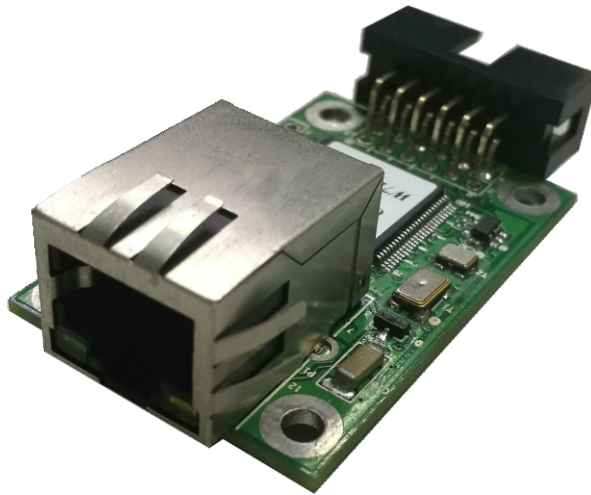

ETHERNET CARD

AEN-8102

Description

AEN-8102 enables MANSION power supply to be a WAN/LAN ready devices. This add-on Ethernet card provides one 10/100 Ethernet port with RJ45 terminal and fully support of TCP/IP protocol. The remote client application can be either one of follow:

Supported power supply models: SSP-9081, KPS-Series, NEP-Series

- Manson's power supply control software
- Manson's iOS apps for power supply
- Manson's Android apps for power supply
- User own developed networking program

Features

- 10/100Mbps Ethernet
- TCP/IP protocol
- RJ-45 terminal
- Support DHCP and static IP.

Specification

Connect port:	1 x RJ-45
Max. Power Consumption:	250mA
Dimension (mm):	55(L) x 30(W) x 18(H)
Operation Temperature:	-10 to 70°C